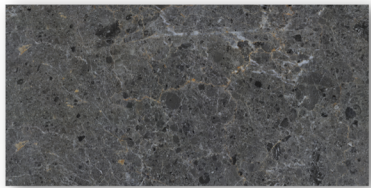

Storm Fuse
G - 0013

Charcoal Ray
G - 0014

Sahara Bianco
R - 0221

Imperial Crema
M - 0018

Granual Rossa
R - 0223

MINERAL COLLECTION

Created with juxtaposing hues of colour, the Mineral collection is our most versatile collection to date. Inspired by the granularity of stone, contrasted against the delicacy of marble; the pieces from Mineral will create a statement in the most subtle of ways.