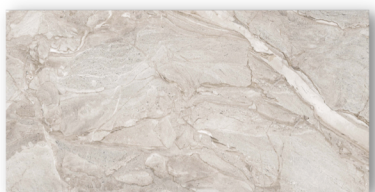

A minimalist, yet diverse assortment of neutral tones and grey hues, the Rock collection will refine the details of any interior; subtly bringing both life and movement to your space.

Fair Dyna Natural
M - 03721