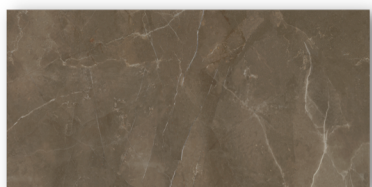

NATURE COLLECTION

Earthy, yet ethereal; the Nature collection, inspired by the raw beauty of Australia's environment, evokes serenity in the spaces that these pieces are placed.

With tones and textures that blend seamlessly into each other, this collection reflects the delicate beauty of our Earth's ecosystem.

Acacia
M - 0021