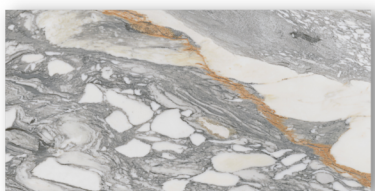

A minimalist, yet diverse assortment of neutral tones and grey hues, the Rock collection will refine the details of any interior; subtly bringing both life and movement to your space.

Fair Dyna Natural
M - 03721